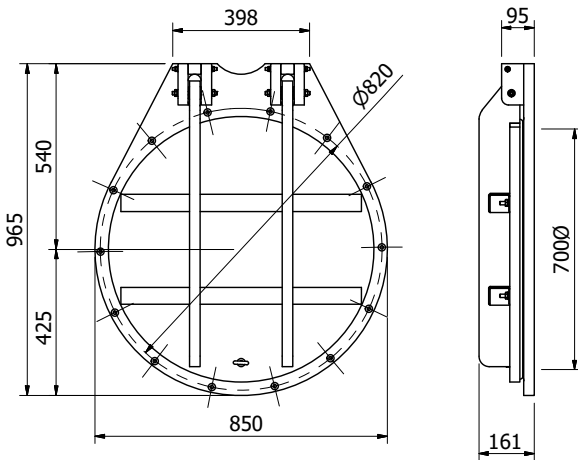

ATK-G 700

chemical anchors: 14pcs
M8 x 110mm