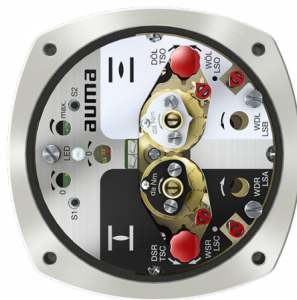

AUMA MATIC MULTI-TURN ACTUATOR

SKU: AUMA MATIC

1

Wordt nog aangevuld.

PRODUCT DESCRIPTION

AUMA MATIC: Includes control unit for local operation. But can still be connected to an external control panel/system for remote control.

Type	MATIC
Coating	Double layer powder coating. Two-component iron-mica combination
Corrosion protection	Standard: KS Suitable for use in areas with high salinity, almost permanent condensation and high pollution
Corrosion protection	Optional: KX Suitable for use in areas with extremely high salinity, permanent condensation, and high pollution
Colour	Standard: AUMA silver-grey (similar to RAL 7037)
Colour	Optional: available colours on request
Sound pressure level	< 72 dB (A)
Optional	HDPE or stainless steel cover protection