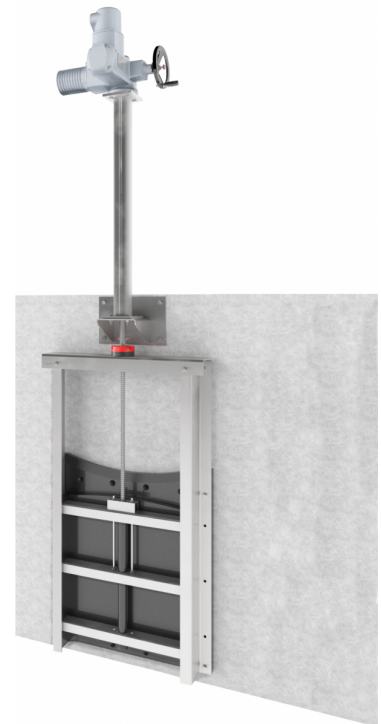

AUMA NORM MULTI-TURN ACTUATOR

SKU: AUMA NORM

1

PRODUCT DESCRIPTION

AUMA NORM: Remote control: To be connected with external control panel/system.

Freedrain supplies the needed wiring diagrams. Connecting the actuator to the power and/or external control panel/system needs to be done by an electrician.

Freedrain is dealer of AUMA electrical actuators. We are in close contact with Auma and we will advise which type of actuator will suit the best for your project.

Type	NORM
Coating	Double layer powder coating. Two-component iron-mica combination
Corrosion protection	Standard: KS Suitable for use in areas with high salinity, almost permanent condensation and high pollution
Corrosion protection	Optional: KX Suitable for use in areas with extremely high salinity, permanent condensation, and high pollution
Colour	Standard: AUMA silver-grey (similar to RAL 7037)
Colour	Optional: available colours on request
Sound pressure level	< 72 dB (A)
Optional	HDPE or stainless steel cover protection